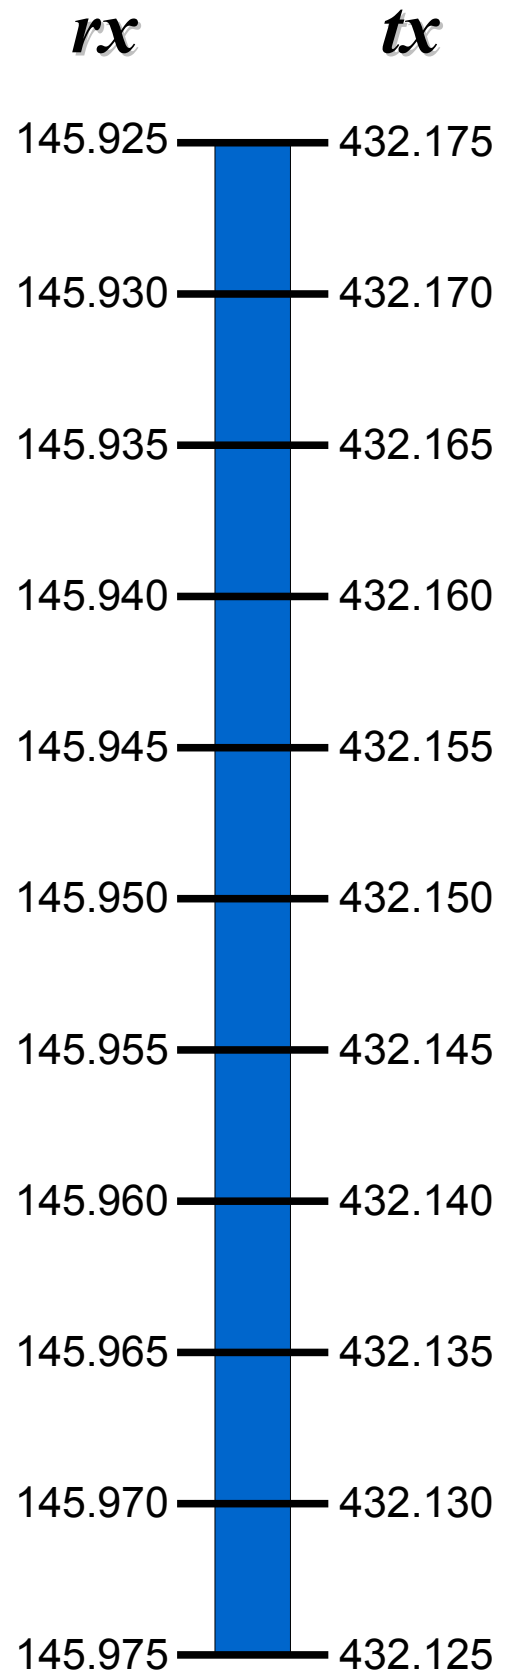

VO-52

Indian Beacon: 145.936 Carrier
Dutch Beacon: 145.860 CW

AO-7_{Mode B}

Beacon: 145.9775 MHz CW