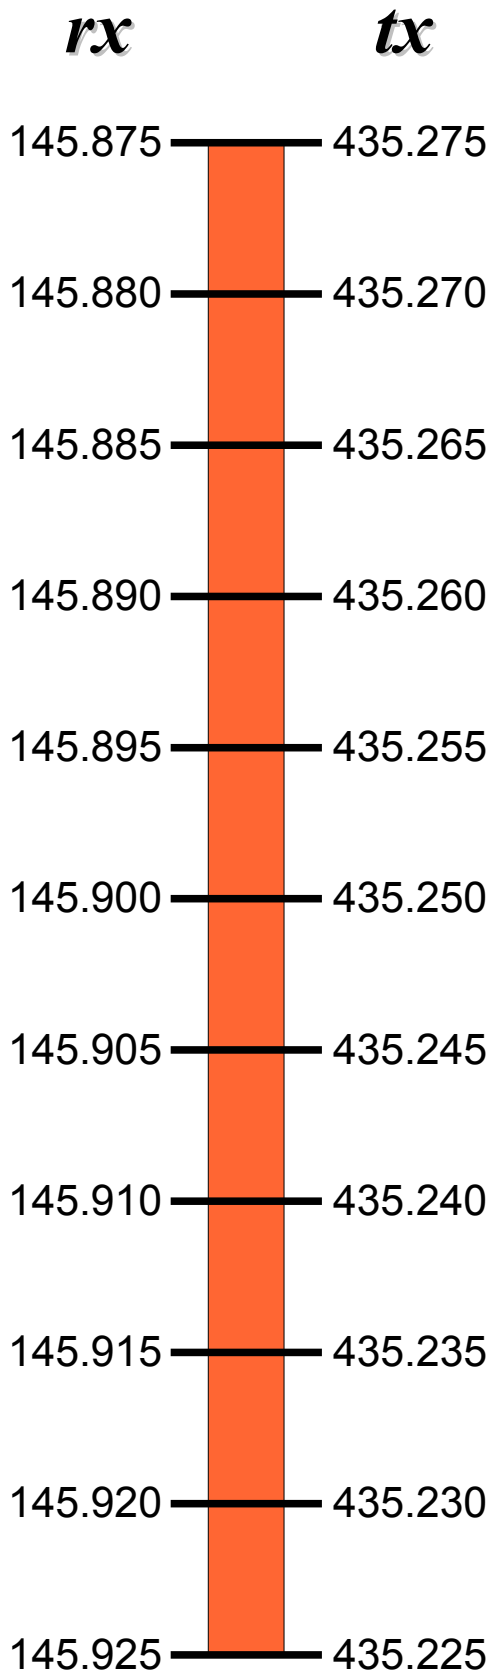

VO-52

Indian Beacon: 145.936 Carrier
Dutch Beacon: 145.860 CW

AO-7_{Mode B}

Beacon: 145.9775 MHz CW